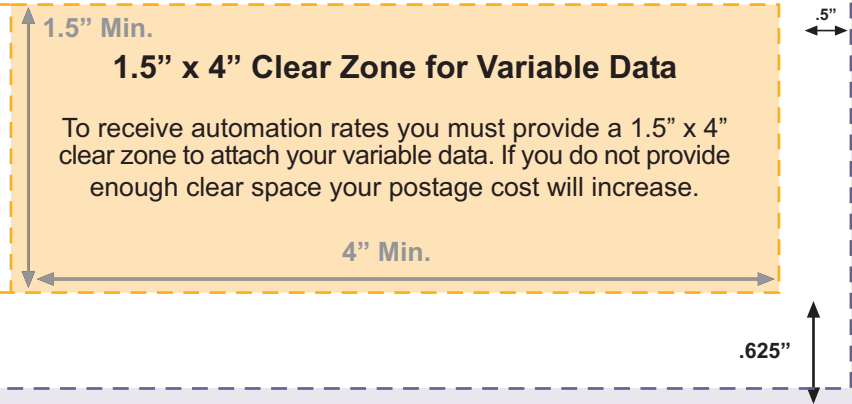

6.375 x 11.75

6.125 x 11.5

5.875 x 11.25

Recommended Set Up For Automation Rates 6.125" x 11.5" Postcard

No Mailable Address In This Area

To eliminate the risk of your postcards being returned to you by the Postal Automation Process, do not place an address with a state or zip code in this area.

1/8" Bleed - 6.375" x 11.75"

Cut Edge 6.125" x 11.5"

1/8" Safe Area - 5.875" x 11.25"

Clear Zones for Automation Rates

- 1.25" x 1.25" for Indicia
- 1.5" x 4" Clear box for Variable Data that is .625" up from the bottom and .5" from the right edge