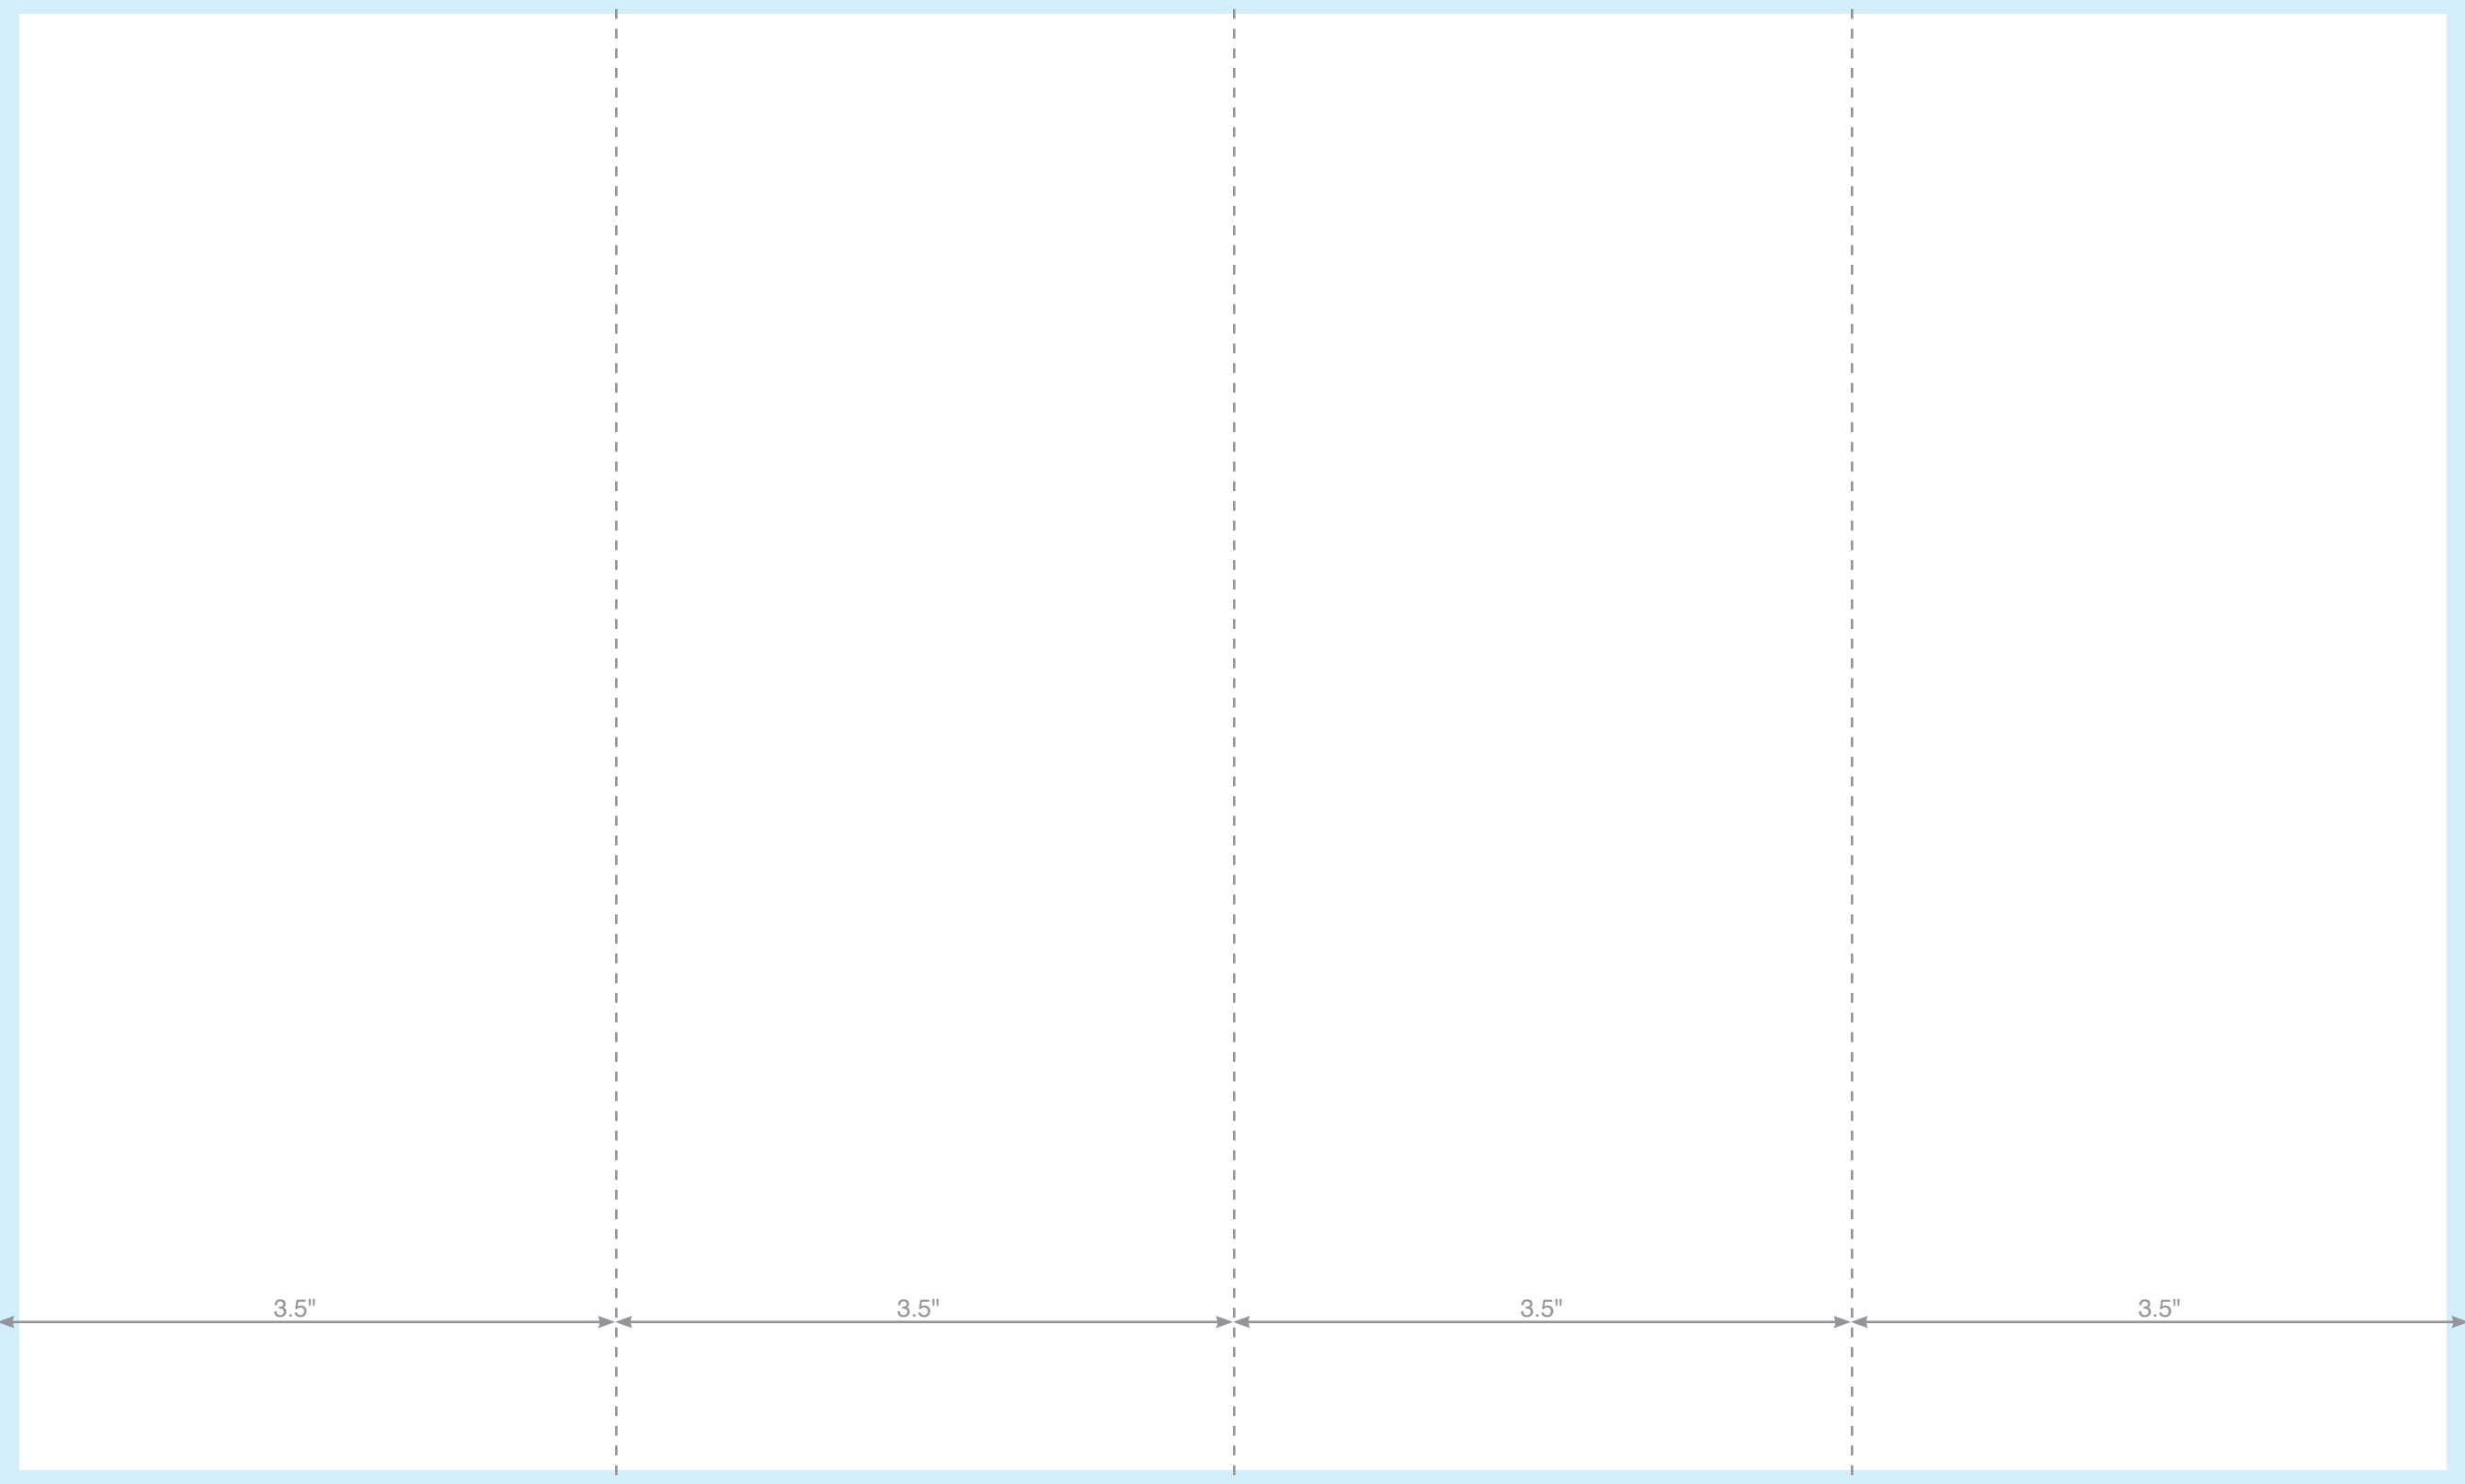

OUTSIDE

Product: 8.5 x 14 4 panel W Fold Brochure

Actual Document Size: 8.5 x 14

■ Bleed ■ Safe Area | Folds | Document Size

INSIDE

Product: 8.5 x 14 4 panel W Fold Brochure
Actual Document Size: 8.5 x 14
■ Bleed ■ Safe Area | Folds | Document Size