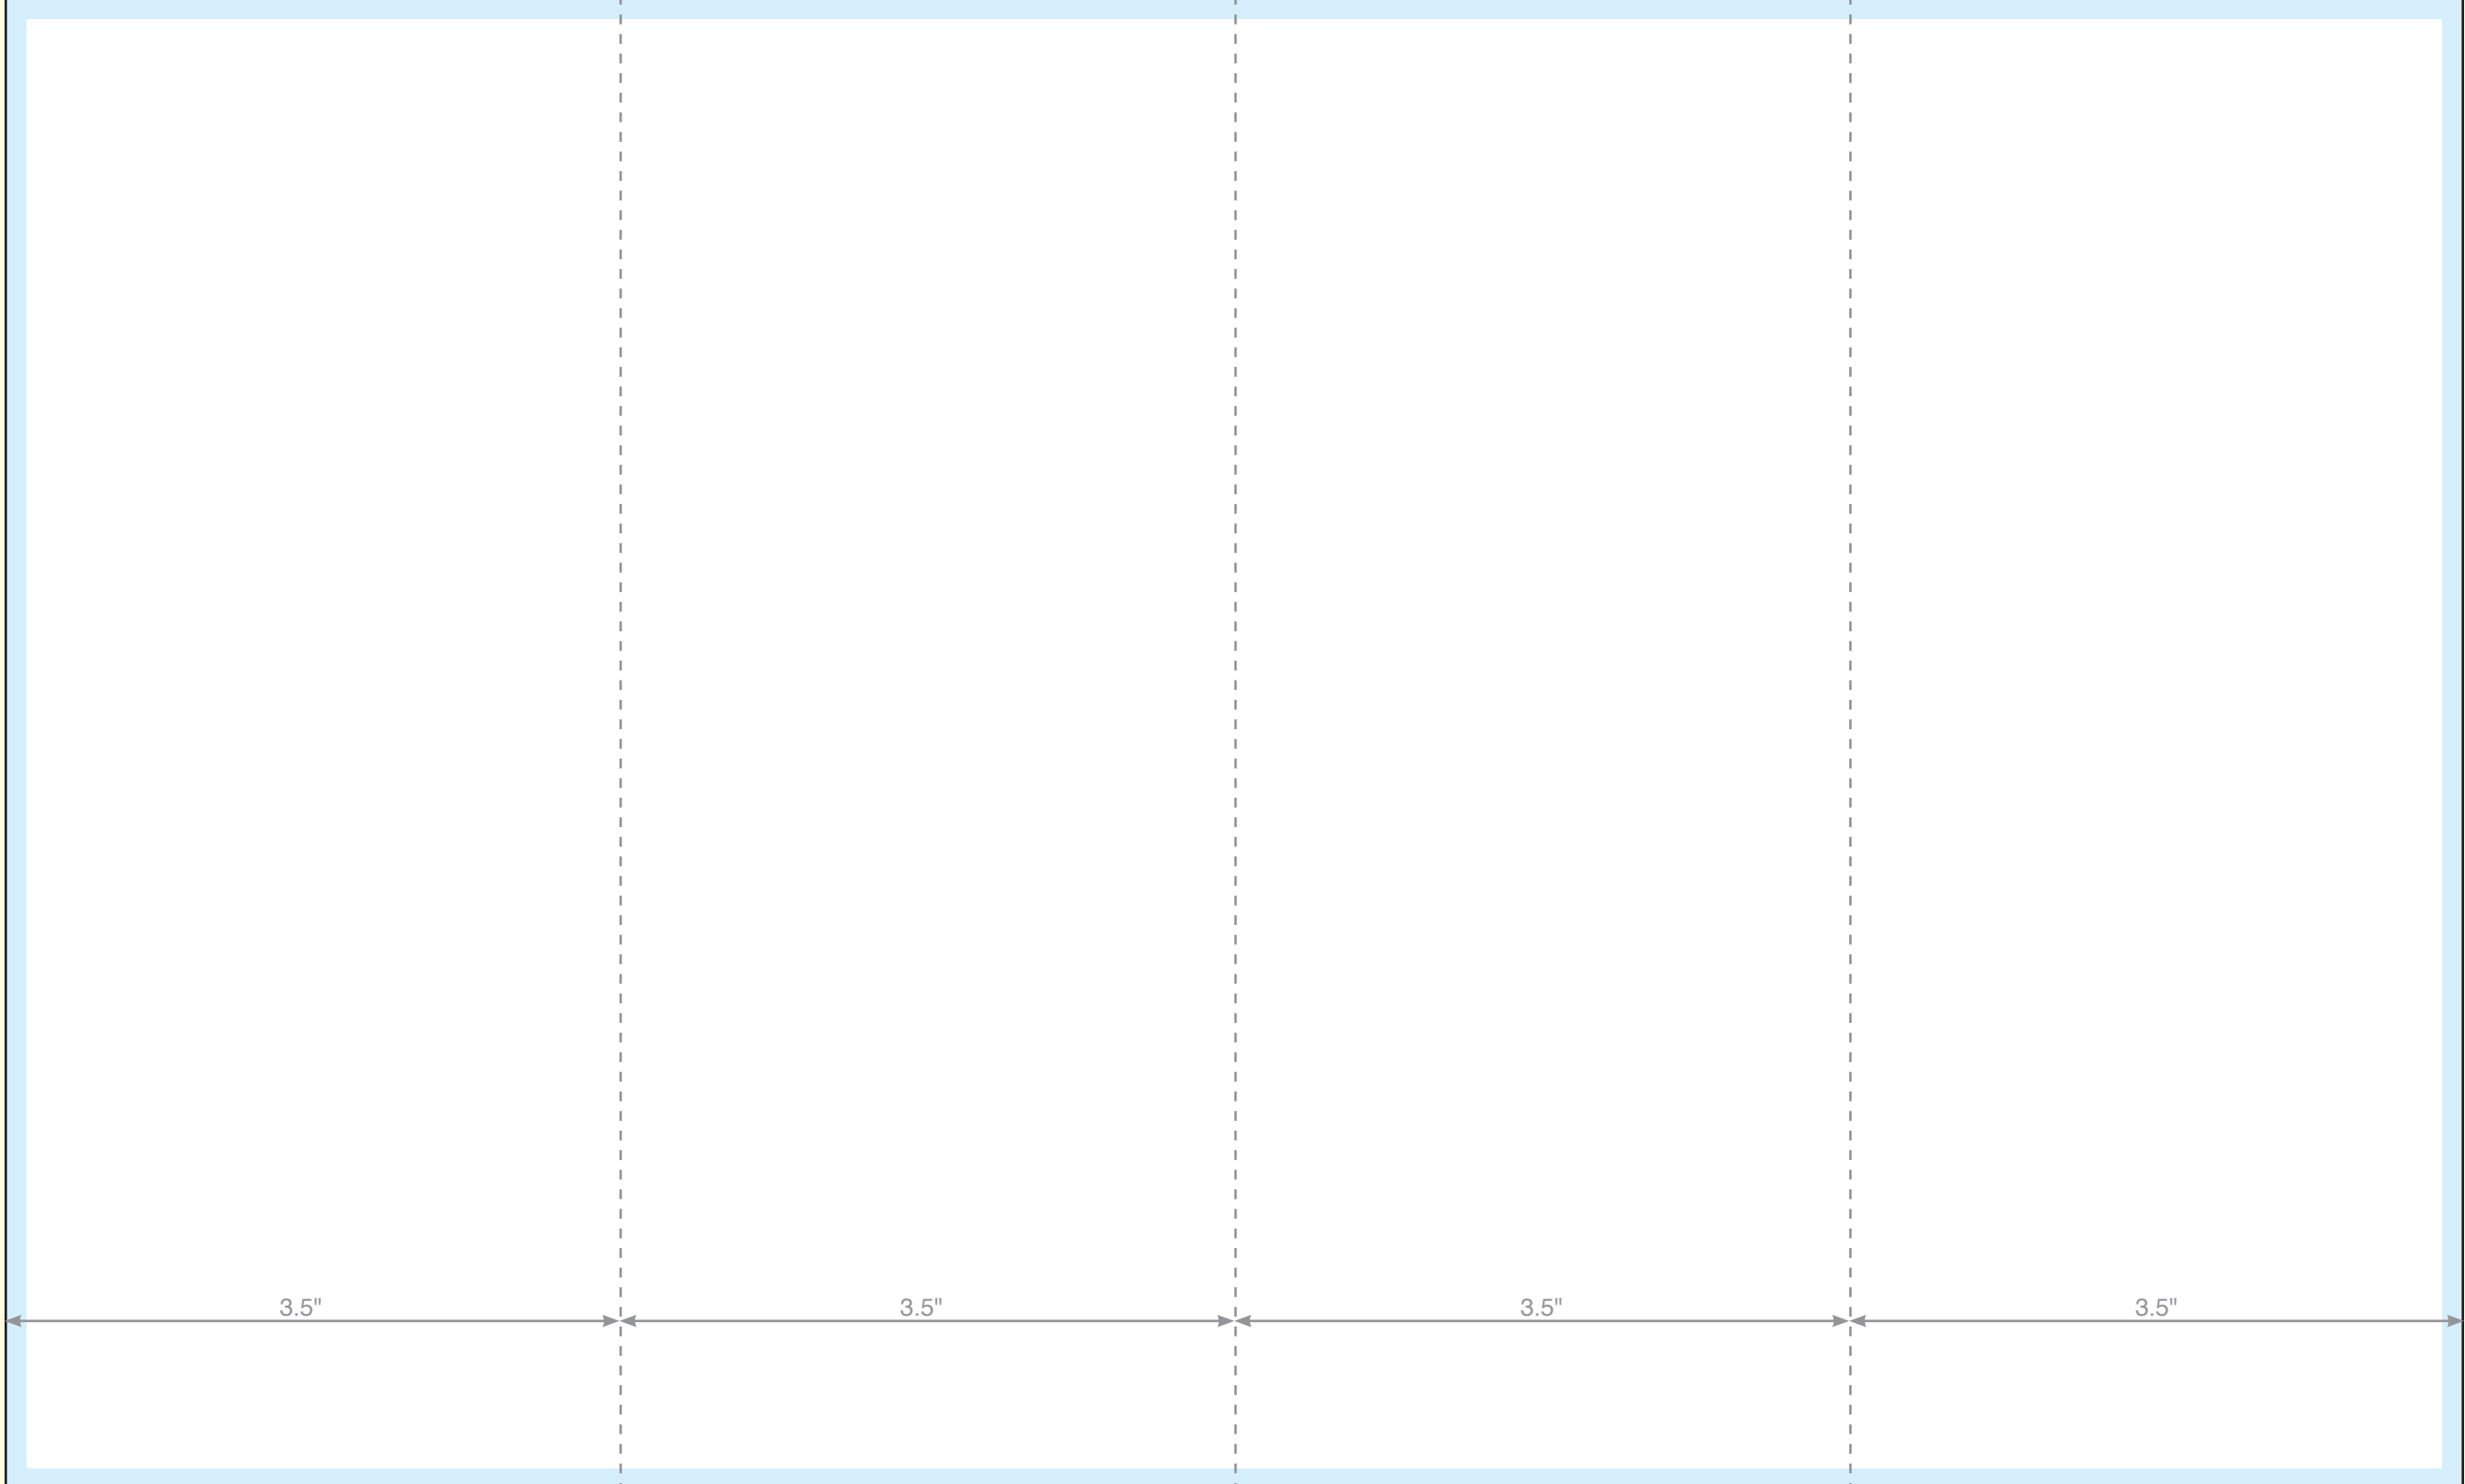

OUTSIDE

Product: 8.5 x 14 4 panel W Fold Brochure

Actual Document Size: 8.5 x 14

■ Bleed ■ Safe Area | Folds | Document Size

INSIDE

Product: 8.5 x 14 4 panel W Fold Brochure
Actual Document Size: 8.5 x 14
■ Bleed ■ Safe Area | Folds | Document Size