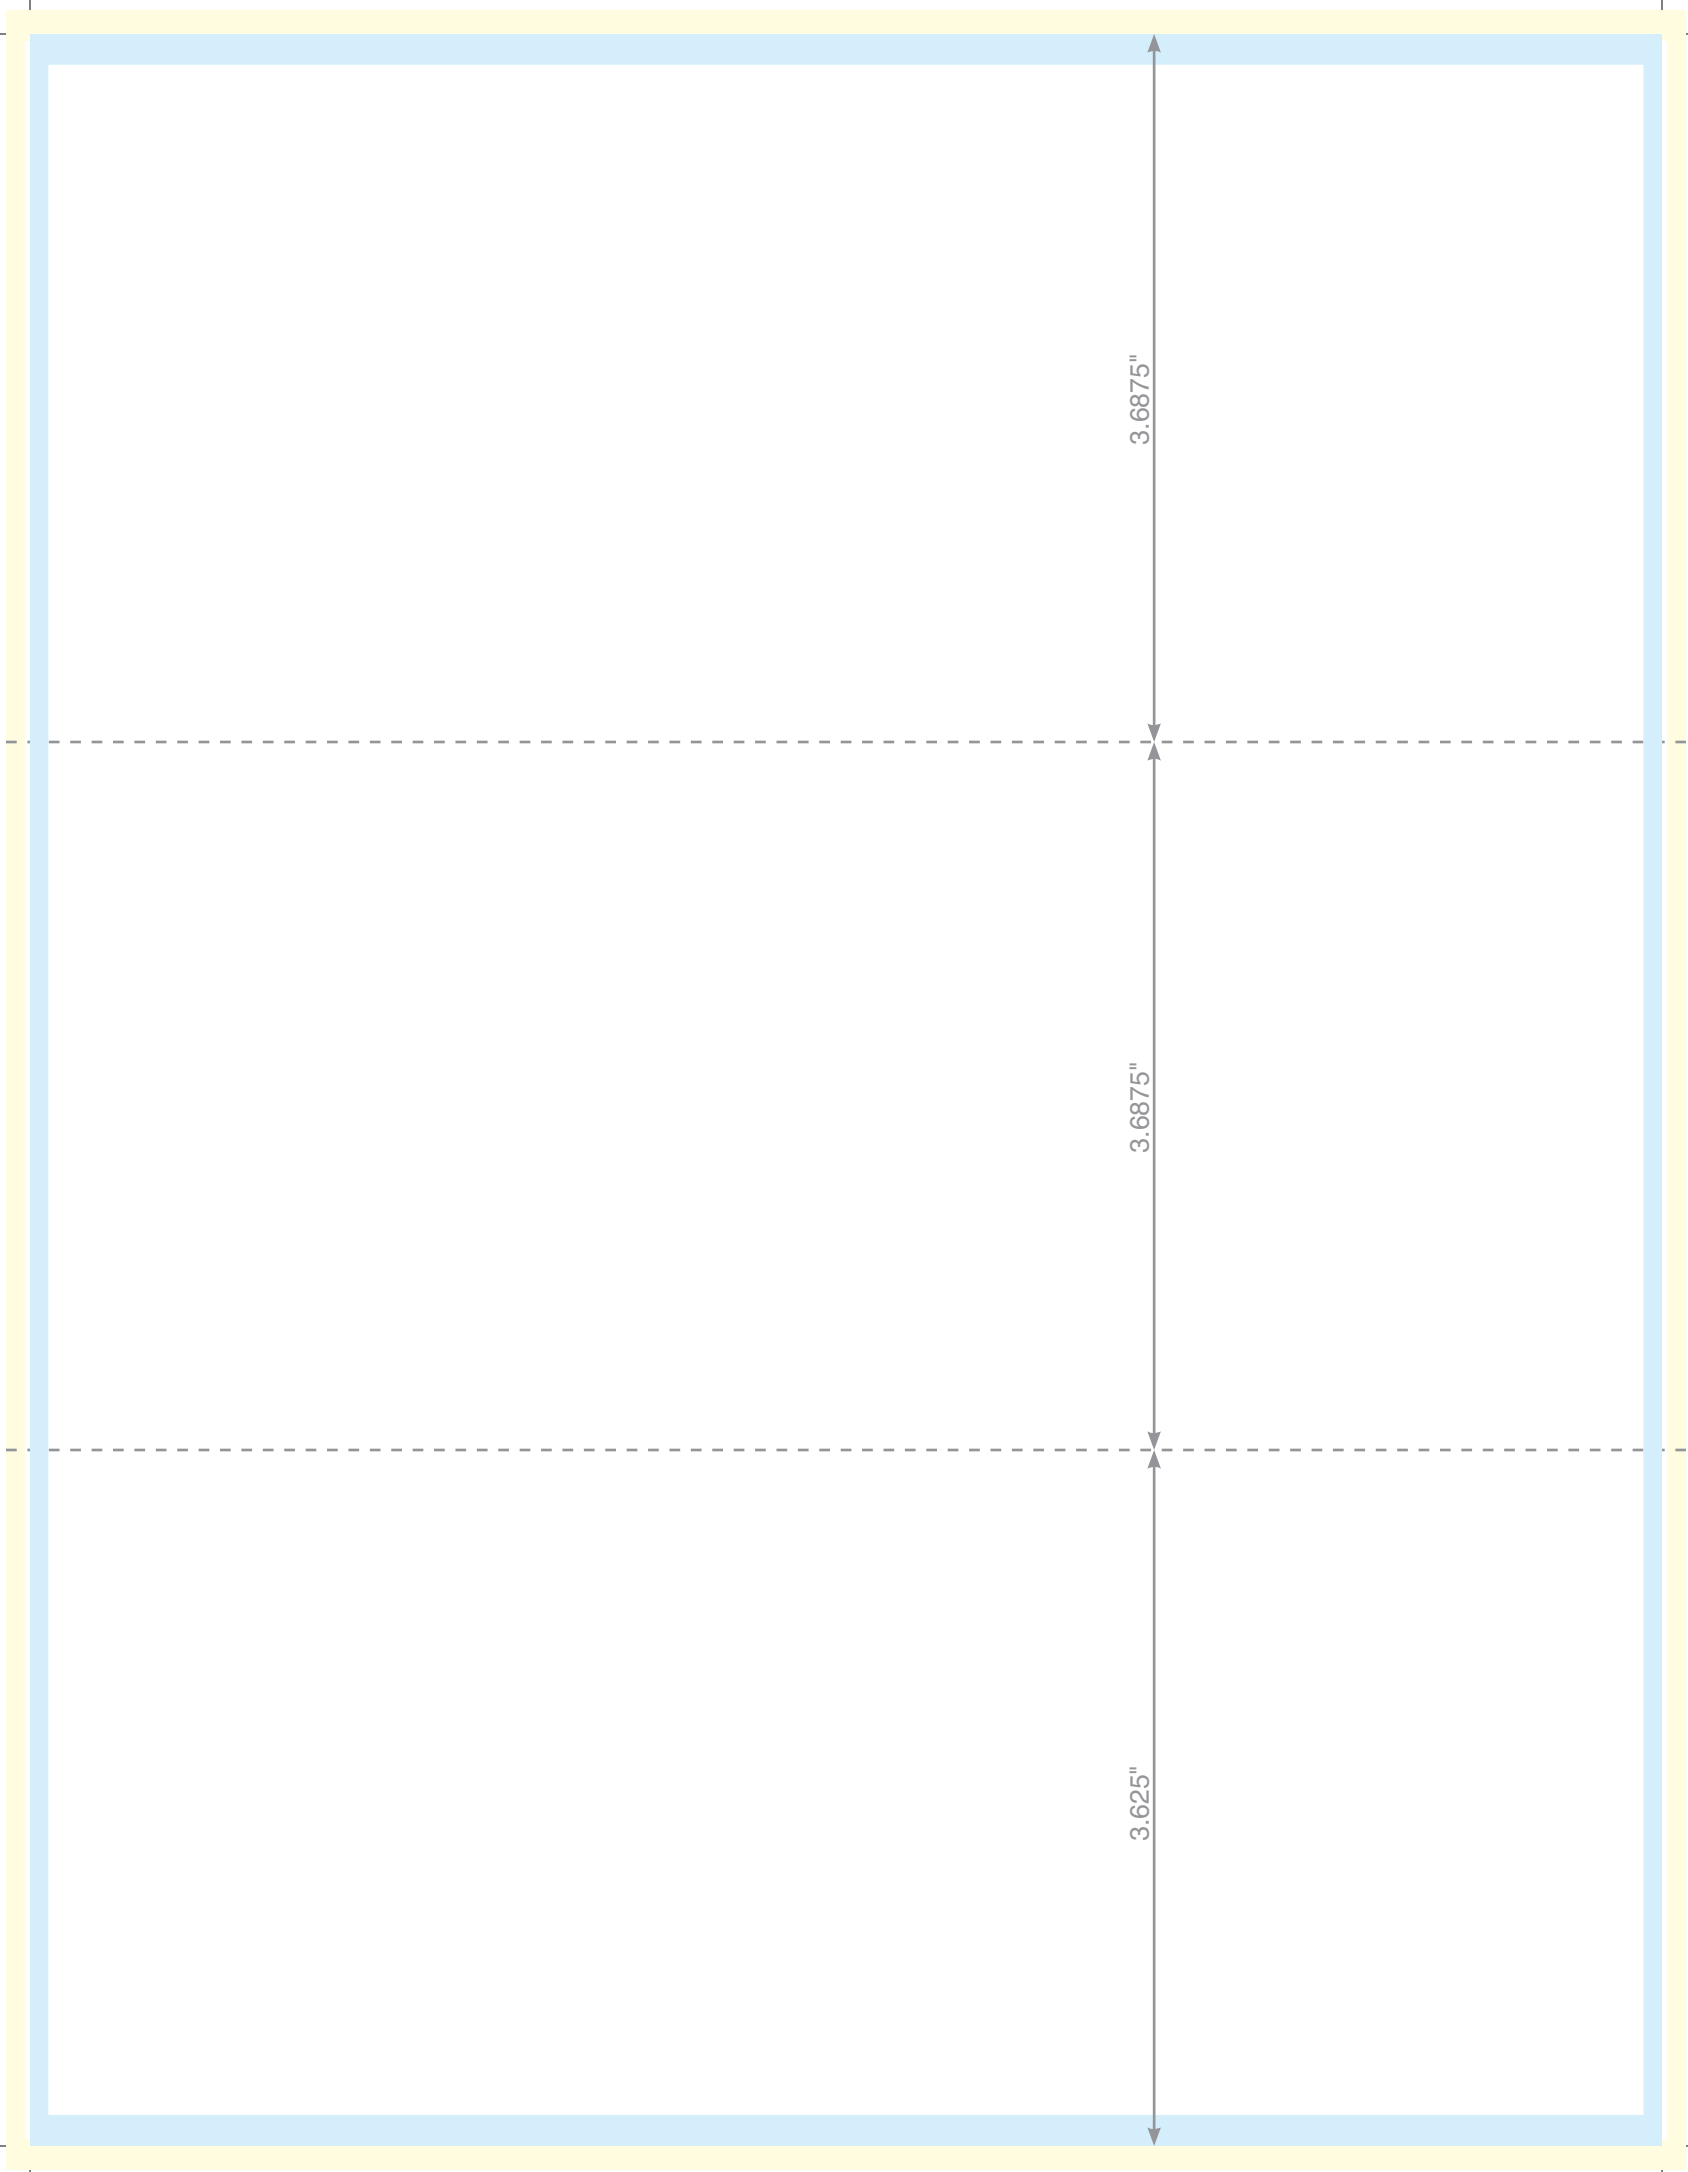

OUTSIDE

Product: 8.5 x 11 Portrait Roll Fold Brochure
Actual Document Size: 8.5 x 11
□ Bleed □ Safe Area | Folds | Document Size

INSIDE

Product: 8.5 x 11 Portrait Roll Fold Brochure
Actual Document Size: 8.5 x 11
□ Bleed □ Safe Area | Folds | Document Size