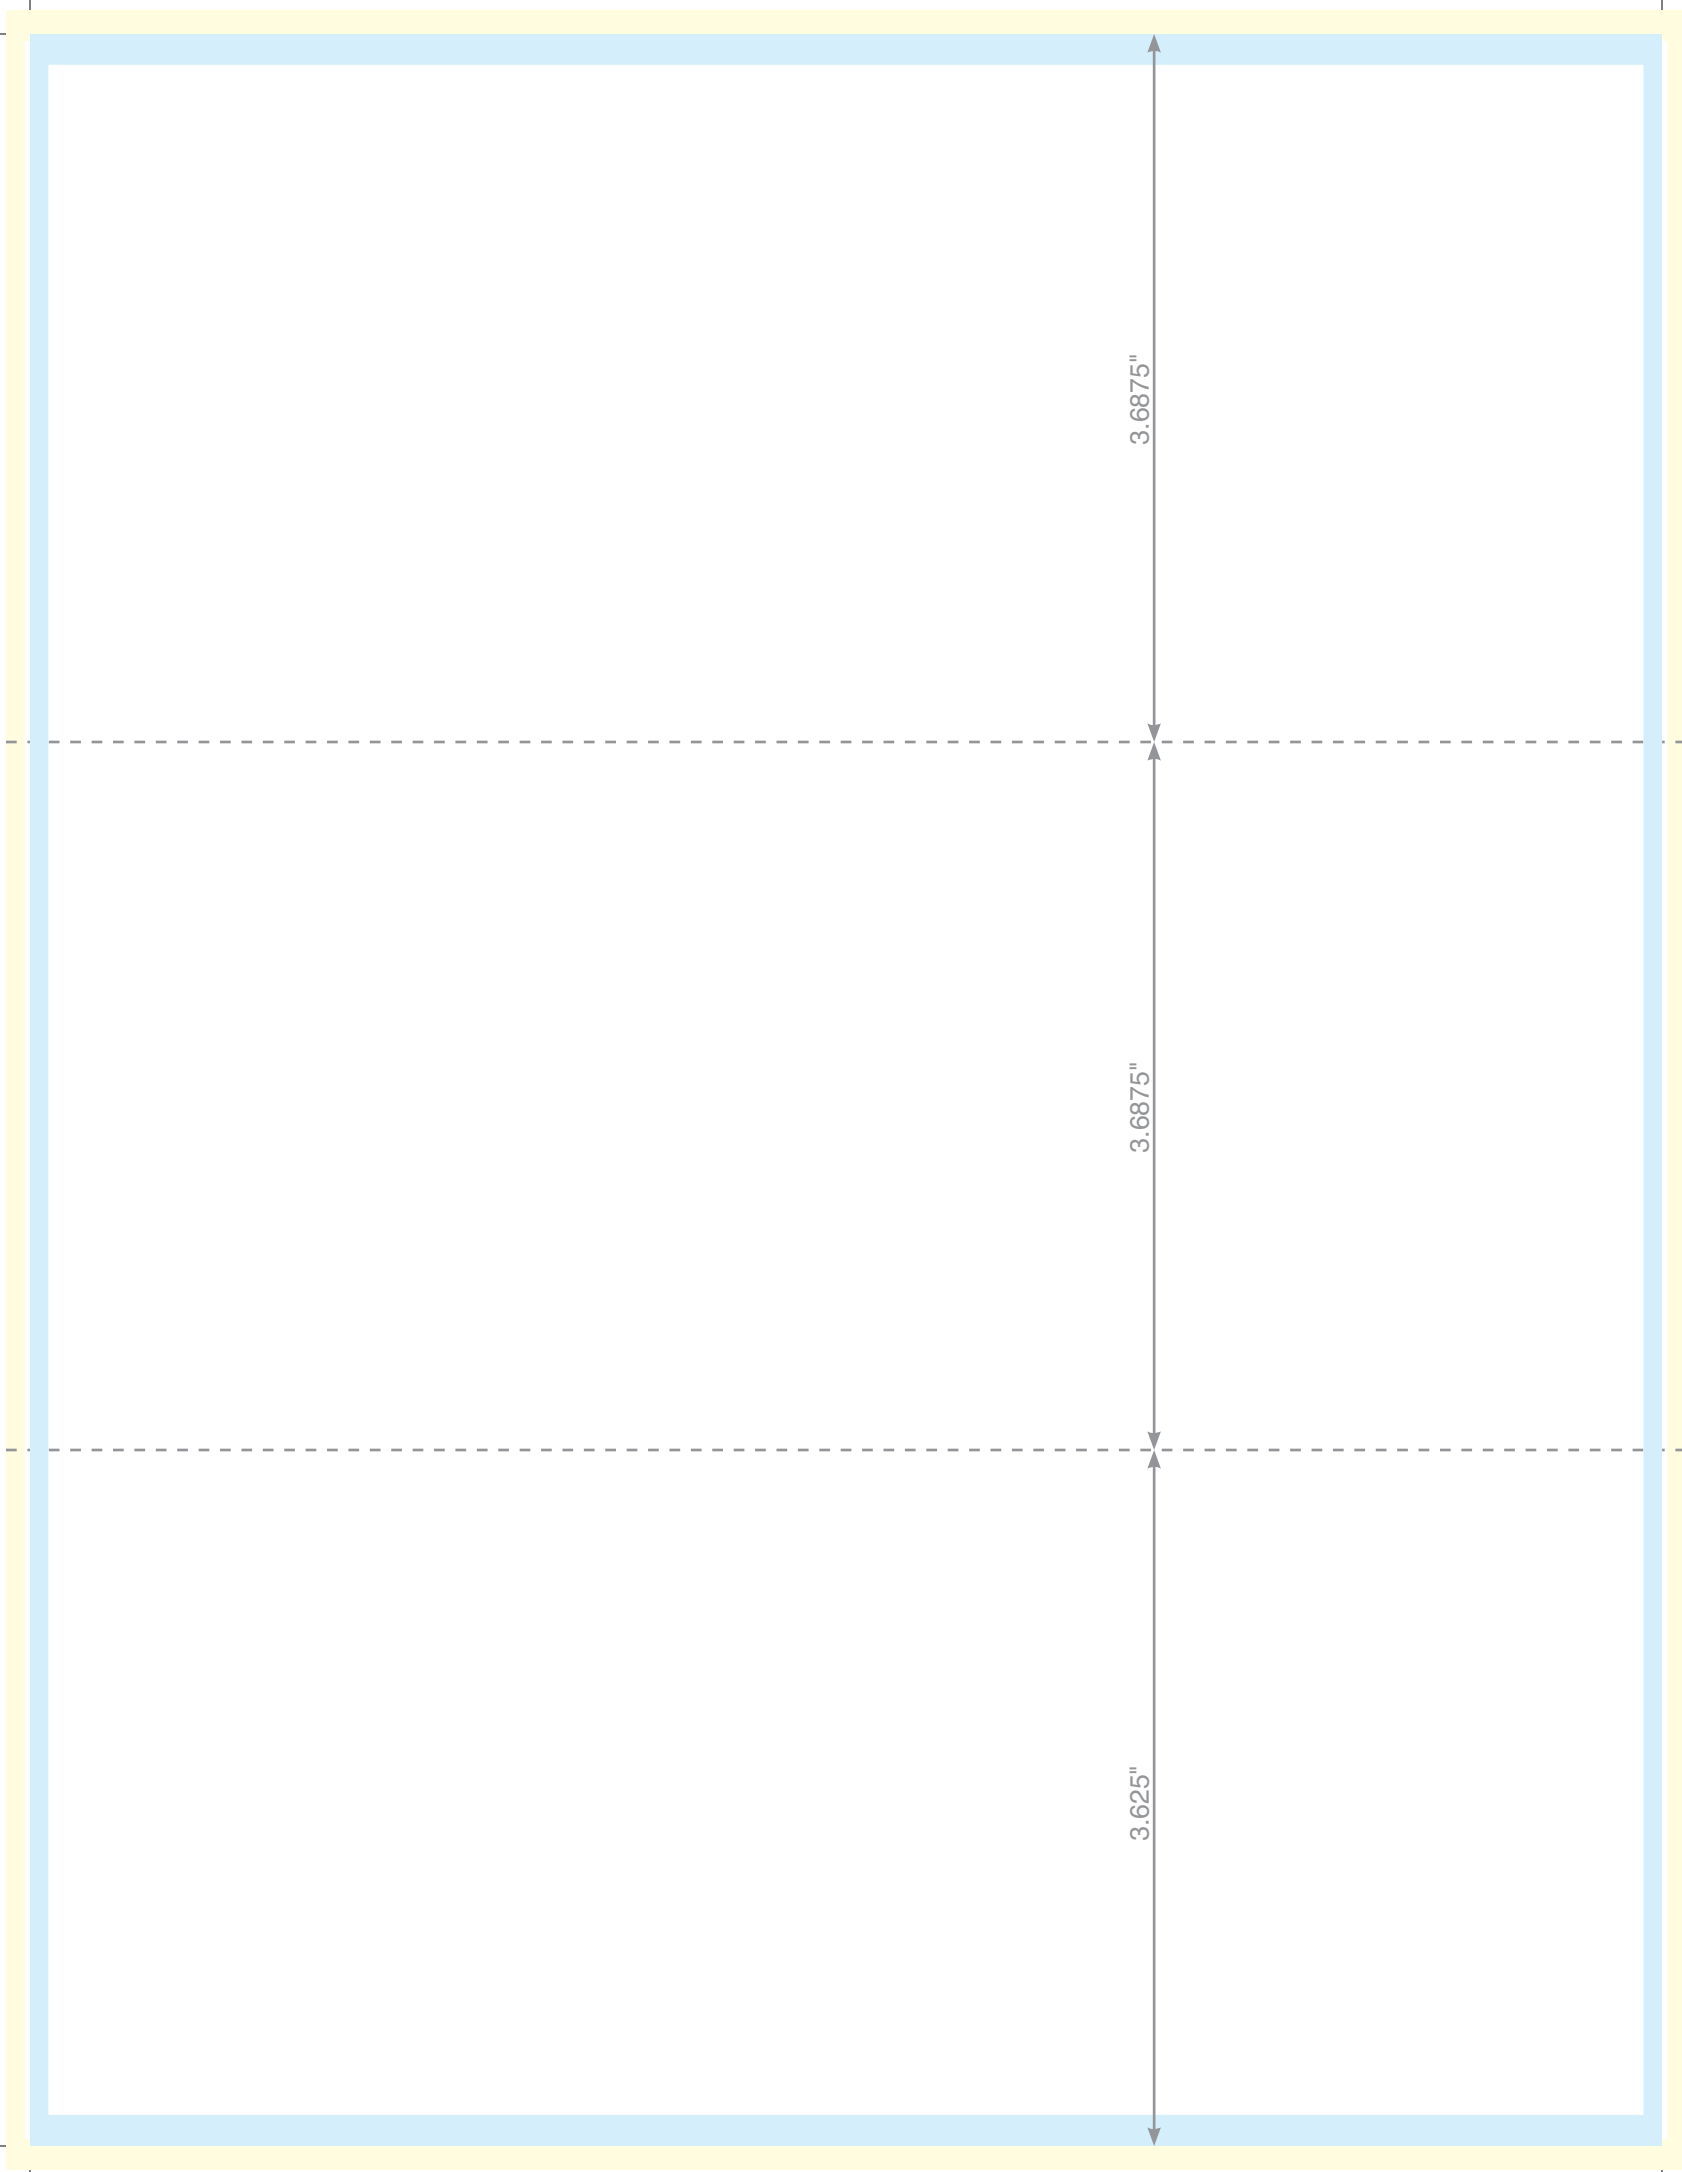

OUTSIDE

Product: 8.5 x 11 Portrait Roll Fold Brochure
Actual Document Size: 8.5 x 11
□ Bleed □ Safe Area | Folds | Document Size

INSIDE

Product: 8.5 x 11 Portrait Roll Fold Brochure
Actual Document Size: 8.5 x 11
□ Bleed □ Safe Area | Folds | Document Size