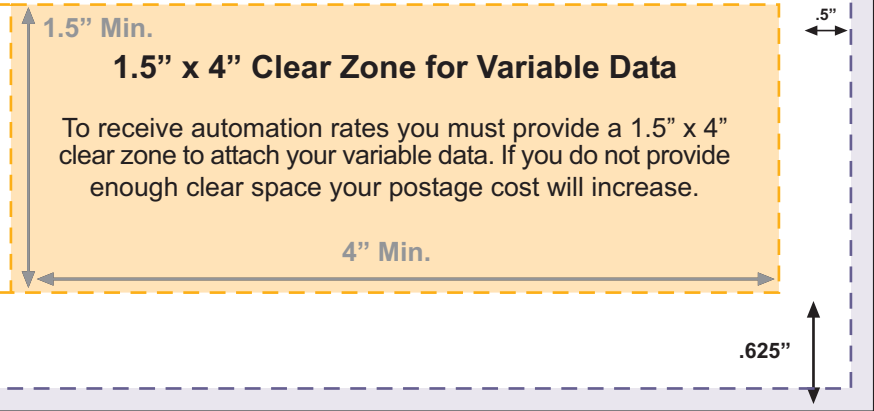

6.375 x 11.75

6.125 x 11.5

5.875 x 11.25

Recommended Set Up For Automation Rates 6.125" x 11.5" Postcard

No Mailable Address In This Area

To eliminate the risk of your postcards being returned to you by the Postal Automation Process, do not place an address with a state or zip code in this area.

1/8" Bleed - 6.375" x 11.75"

Cut Edge 6.125" x 11.5"

1/8" Safe Area - 5.875" x 11.25"

Clear Zones for Automation Rates

- 1.25" x 1.25" for Indicia
- 1.5" x 4" Clear box for Variable Data that is .625" up from the bottom and .5" from the right edge